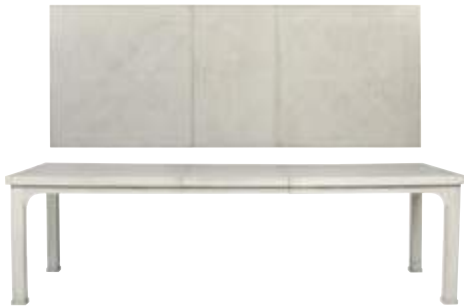

DINING

HOMECOMING DINING TABLE
833653 / 80w x 40d x 30h
Sandbar finish.
1-24" leaf extends to 104."
Shown on pages: 3, 32