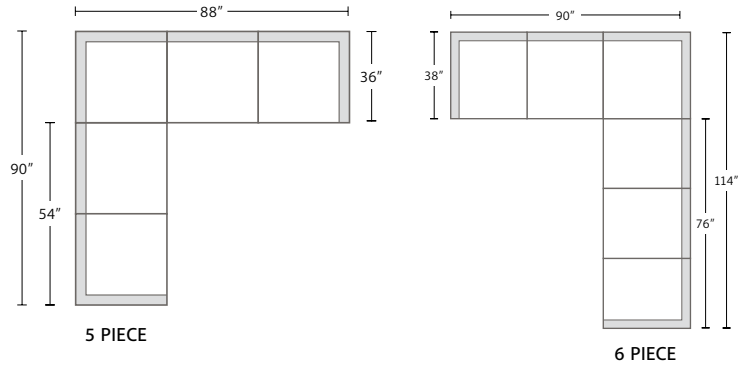

CHATHAM SOFA / SLEEPER SOFA
 833501-853 / 82w x 38d x 38h
 833501S-853 / 82w x 38d x 38h
 Open Sleeper Sofa: 82w x 90d x 38h
 Fabric: Crypton Daily Snow.

CHATHAM SECTIONAL SOFA
 Shown: 8335079LSRC-853 / 91w x 89d x 38h
 Also available in larger size:
 8335089RSLC-853 / 114w x 89d x 38h
 8335089LSRC-853 / 114w x 89d x 38h
 Fabric: Crypton Daily Snow.